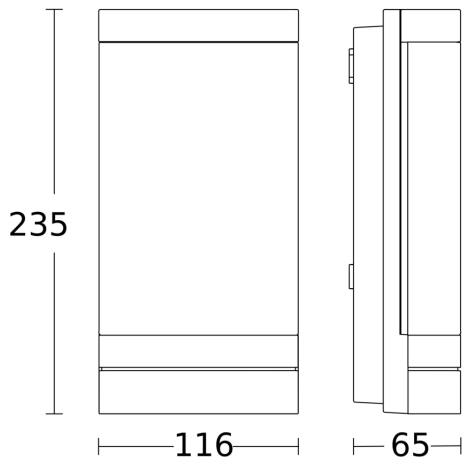

Technical specifications

Dimensions (L x W x H)	65 x 116 x 235 mm
With lamp	Yes, STEINEL LED system
Manufacturer's Warranty	3 years
With remote control	No
Version	without motion detector, with Bluetooth
PU1, EAN	4007841068714
Application, place	Outdoors
Application, room	garden, front door, all round the building, terrace / balcony
Colour	Anthracite
includes sheet of self-adhesive numbers	No
Installation site	wall
Impact resistance	IK03
IP-rating	IP44
Protection class	II
Ambient temperature	-10 – 40 °C

Housing material	Aluminium
Cover material	Plastic, opal
Mains power supply	220 – 240 V / 50 – 60 Hz
Output	6,6 W
Average rated life expectancy of power supply unit at 25°C	> 60000 h
Luminous flux total product	566 lm
Measured luminous flux (360°)	566 lm
Total product efficiency	85 lm/W
Colour temperature	3000 K
Lamp	LED cannot be replaced
Continuous light	selectable
Interconnection	Yes
Interconnection via	Bluetooth Mesh Connect
Colour Rendering Index CRI	= 82

<https://www.steinell.de>

Subject to technical modifications

04.2024 Page 1 from 2

LED outdoor light without sensor

L 271 digi C

without motion detector, with Bluetooth

EAN 4007841 068714

Article number 068714

Dimension Drawing

Circuit diagram Bluetooth